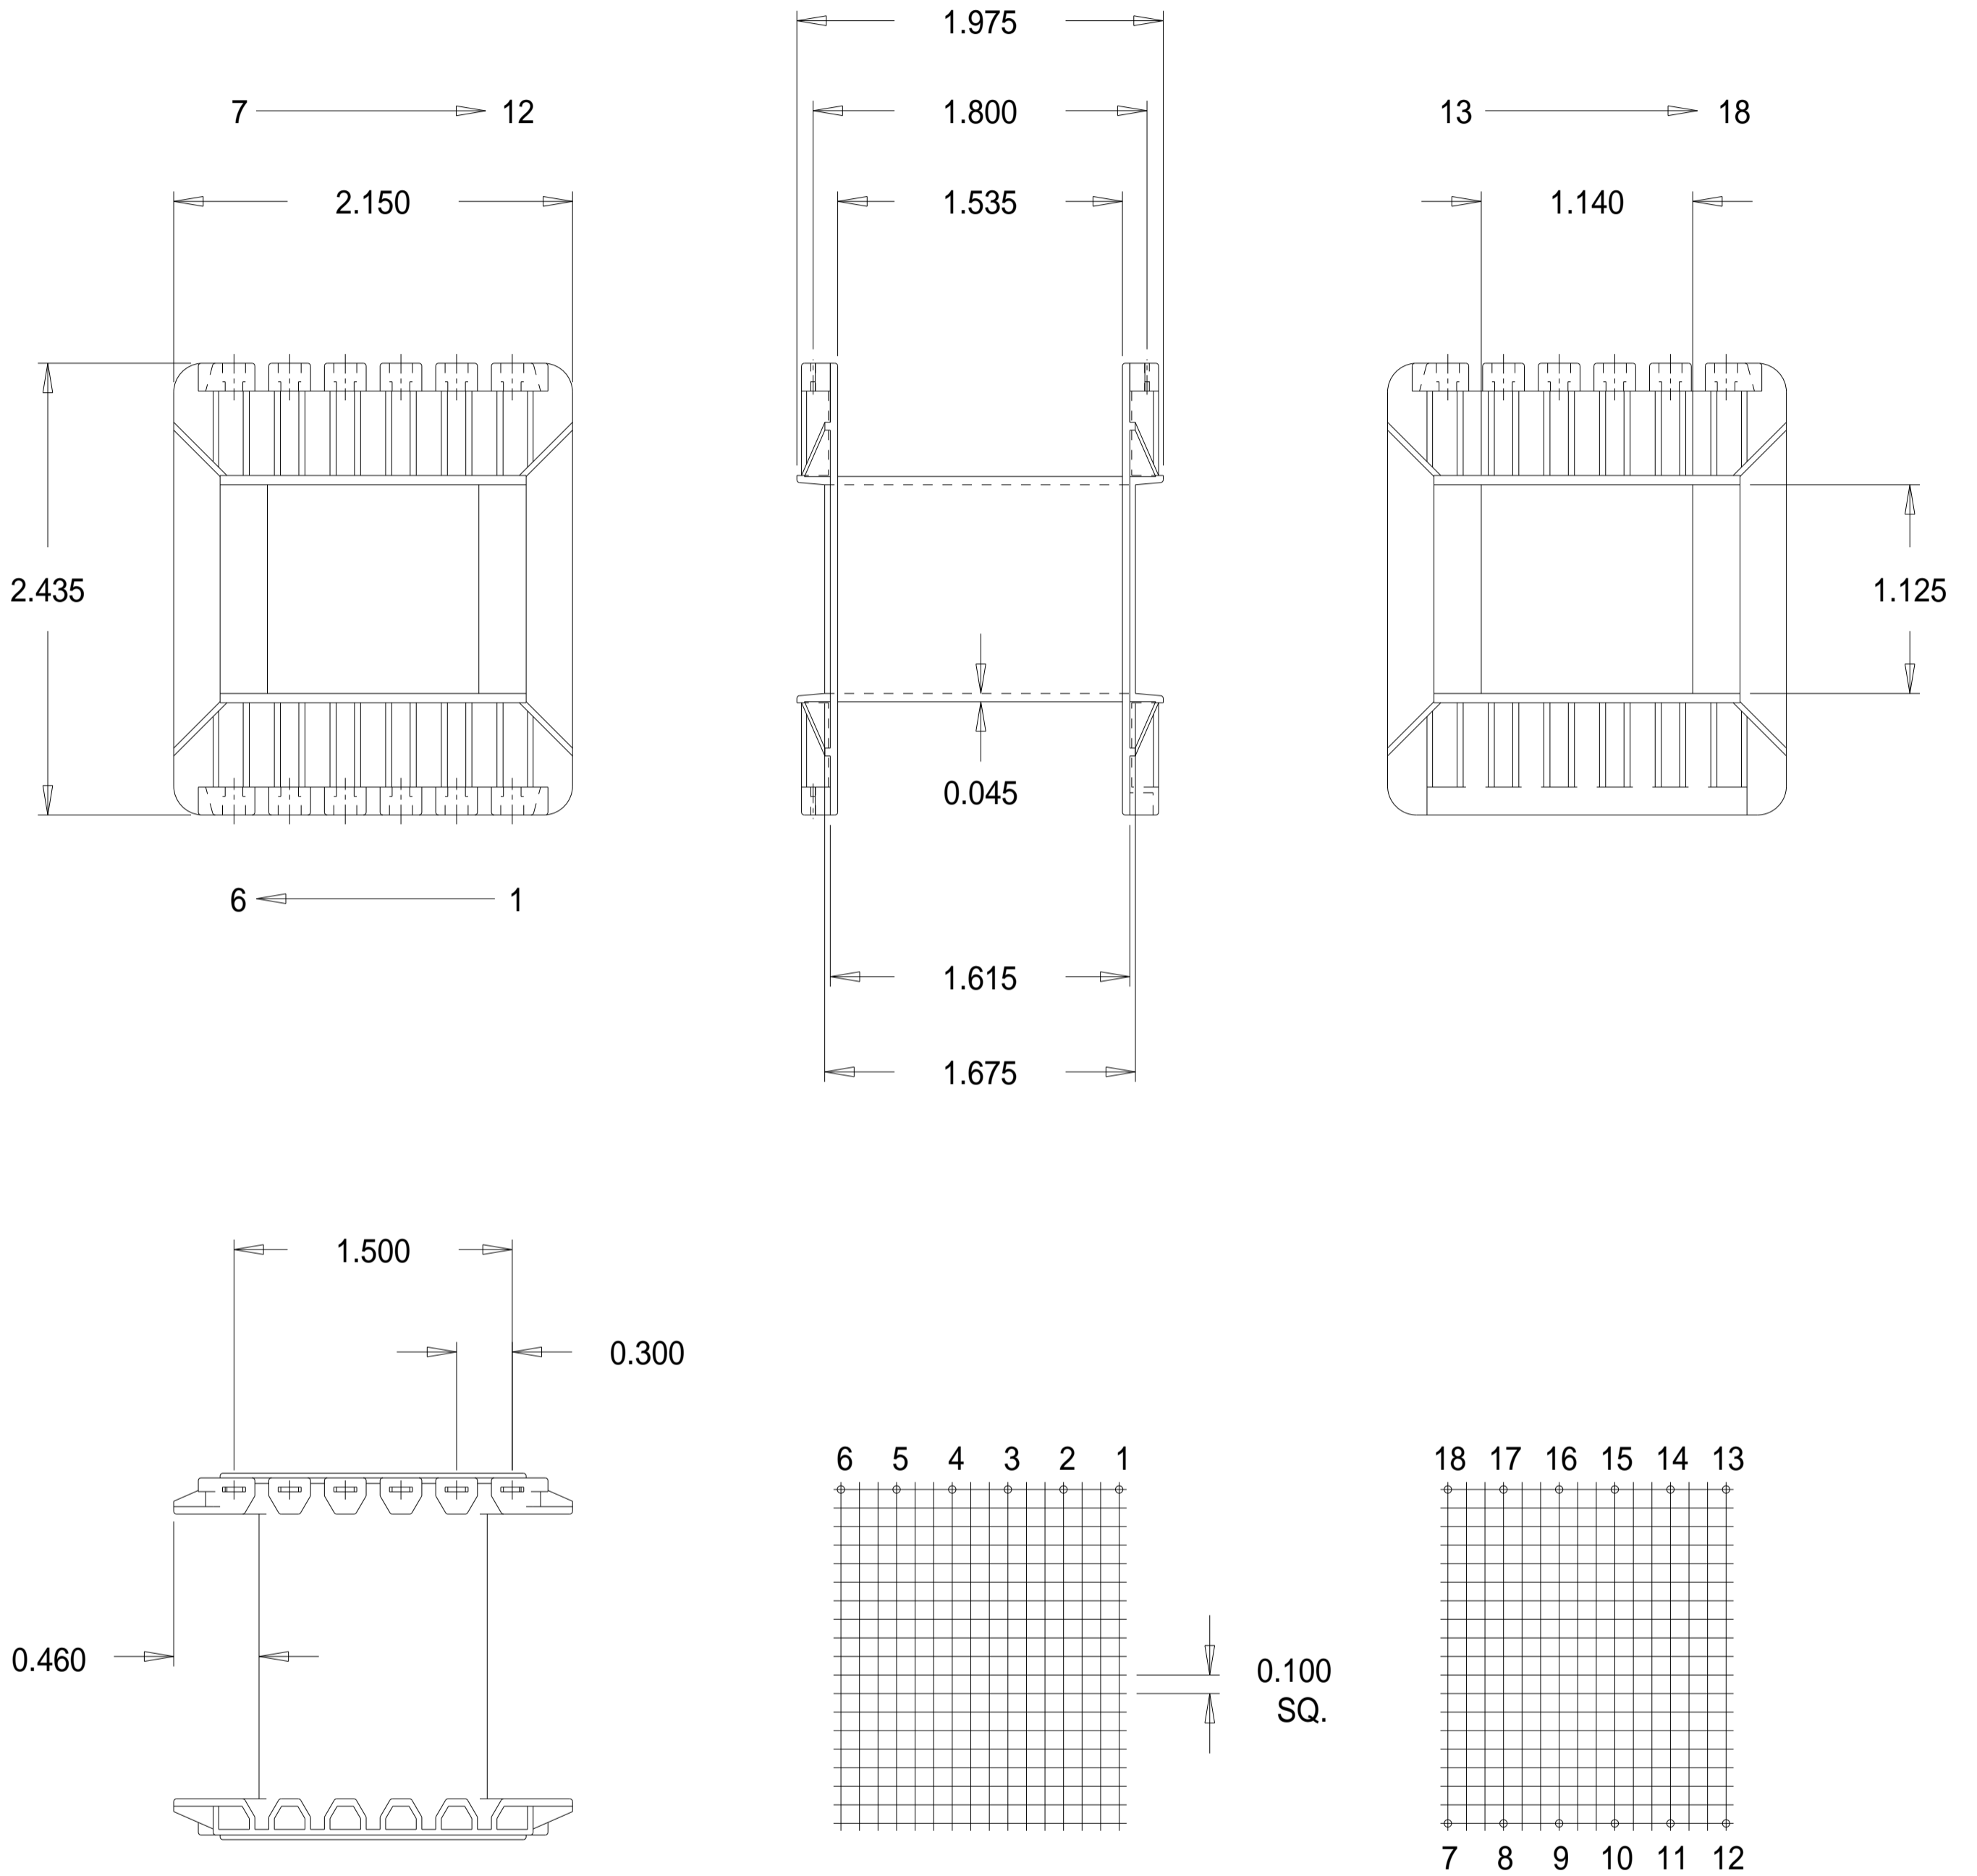

Part No. A96111

196 x 1 1/8 Single Section 'A' Range Bobbin

Dimensions in inches.